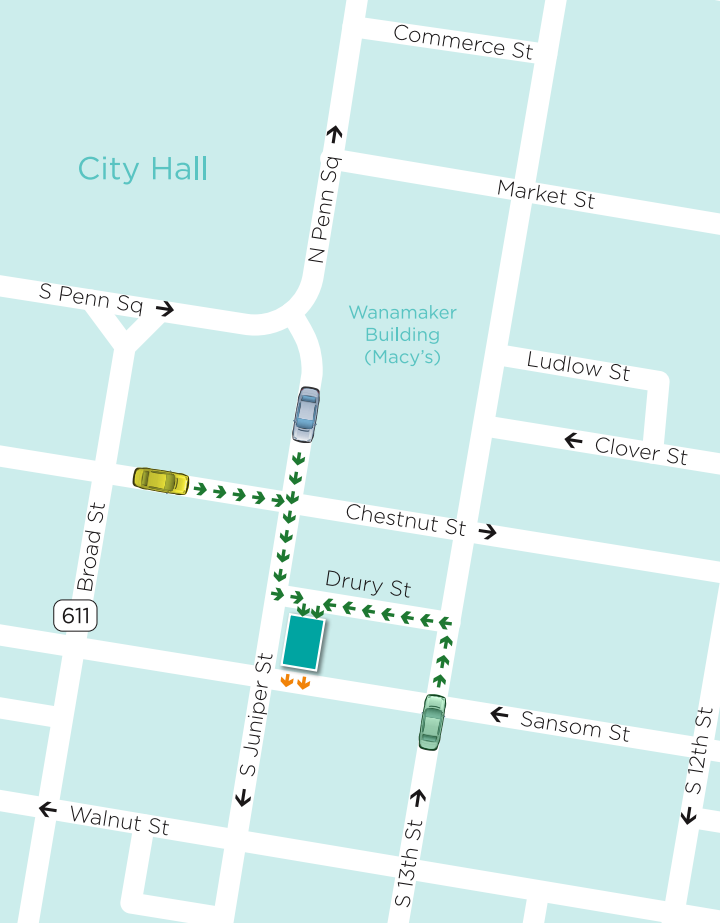

THE LIFT

AT JUNIPER STREET

101 South Juniper Street
Philadelphia, PA 19107
(610) 832-7400

www.theliftparking.com